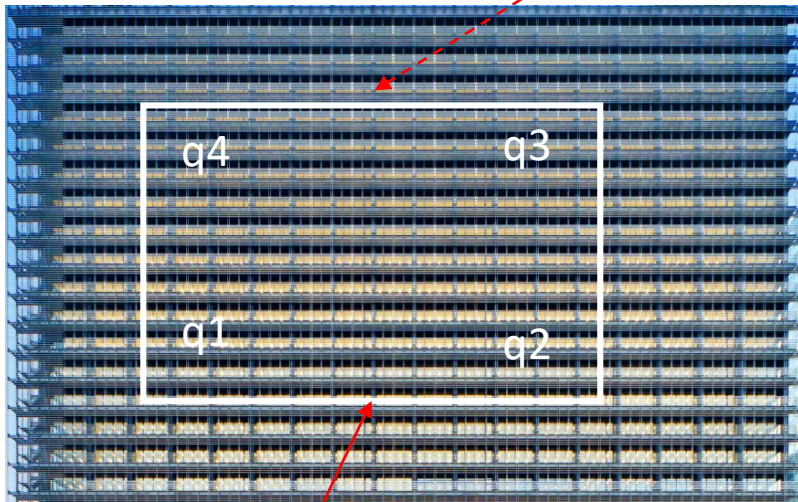

Extension of IndoorGML for Texture

March 1, 2019

Ki-Joune Li

Planar surface

TextureCoordinates

CellSpaceBoundary

$$p_i \leftrightarrow q_i$$

Extension for TextureSurface