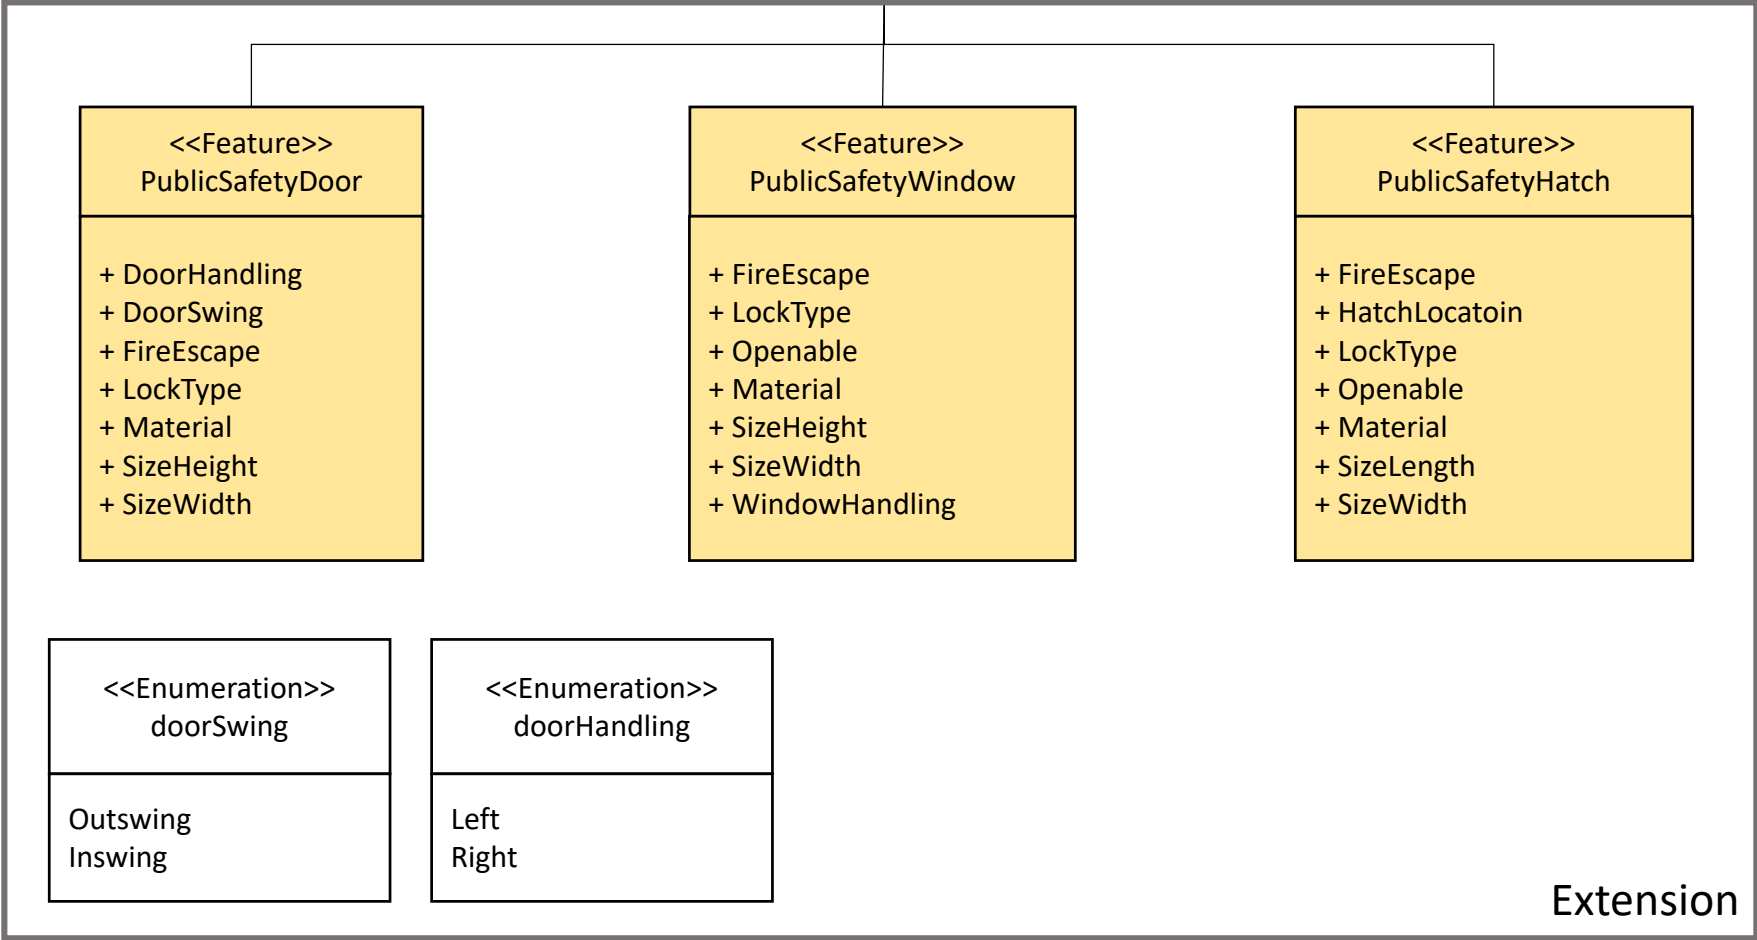

Extension of IndoorGML for Public Safety

Feb. 8, 2019

Modified on Feb. 22,2019

Ki-Joune Li

Opening in CityGML PS ADE

Extension of Boundaries for Opening

Room in CityGML PS ADE

Extension of Cells

Building Installations in CityGML PS ADE

Extension for Indoor Installations

Extension for Indoor Installations