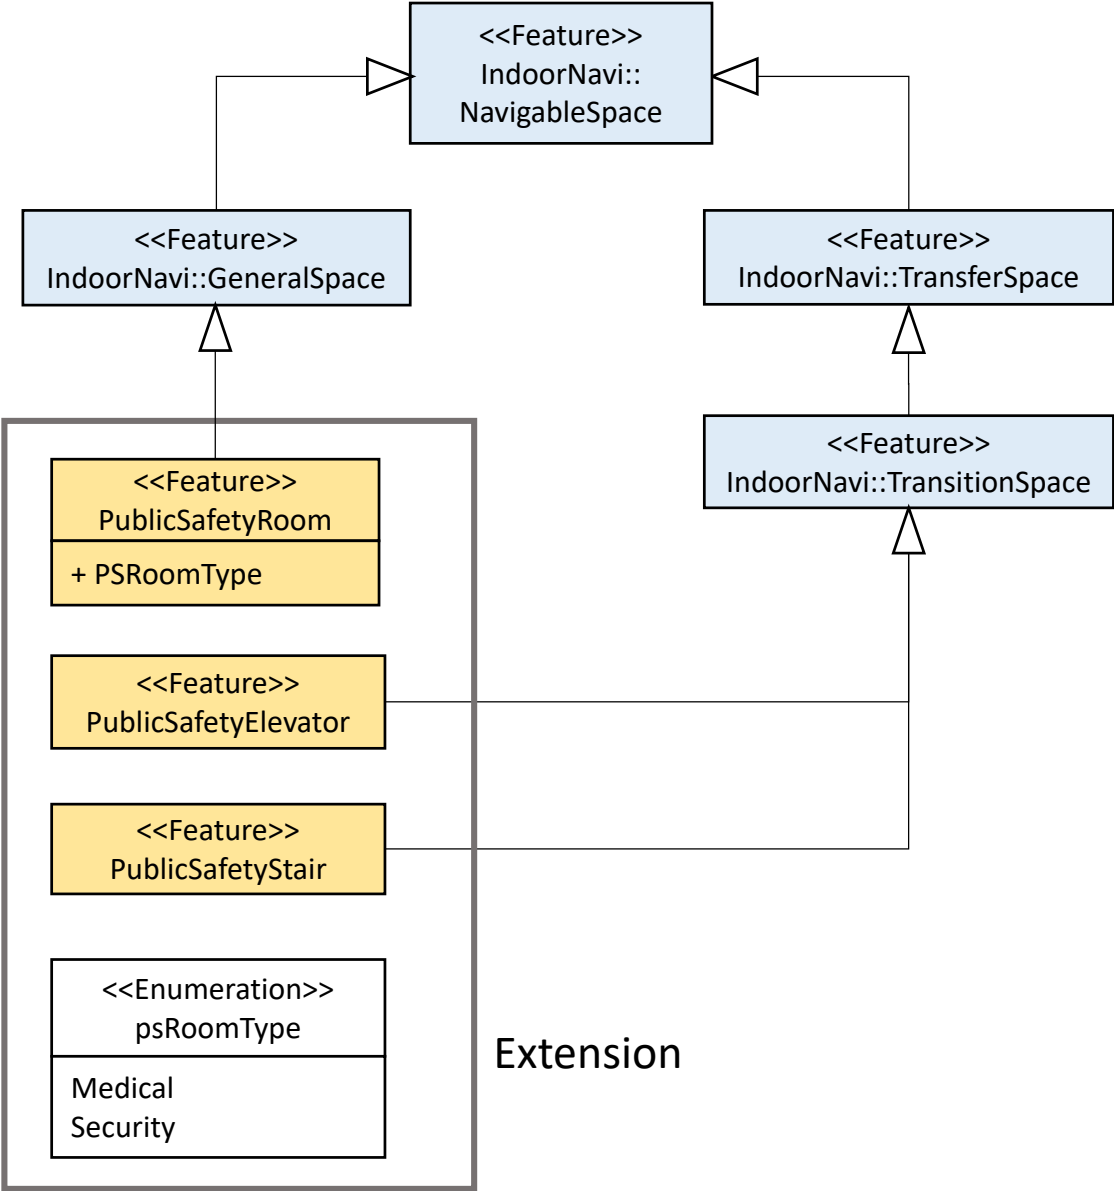

Extension of IndoorGML for Public Safety

Feb. 8, 2019

Modified on Feb. 22,2019

Ki-Joune Li

Opening in CityGML PS ADE

Extension of Boundaries for Opening

Room in CityGML PS ADE

Extension of Cells

Building Installations in CityGML PS ADE

Extension for Indoor Installations

Extension for Indoor Installations