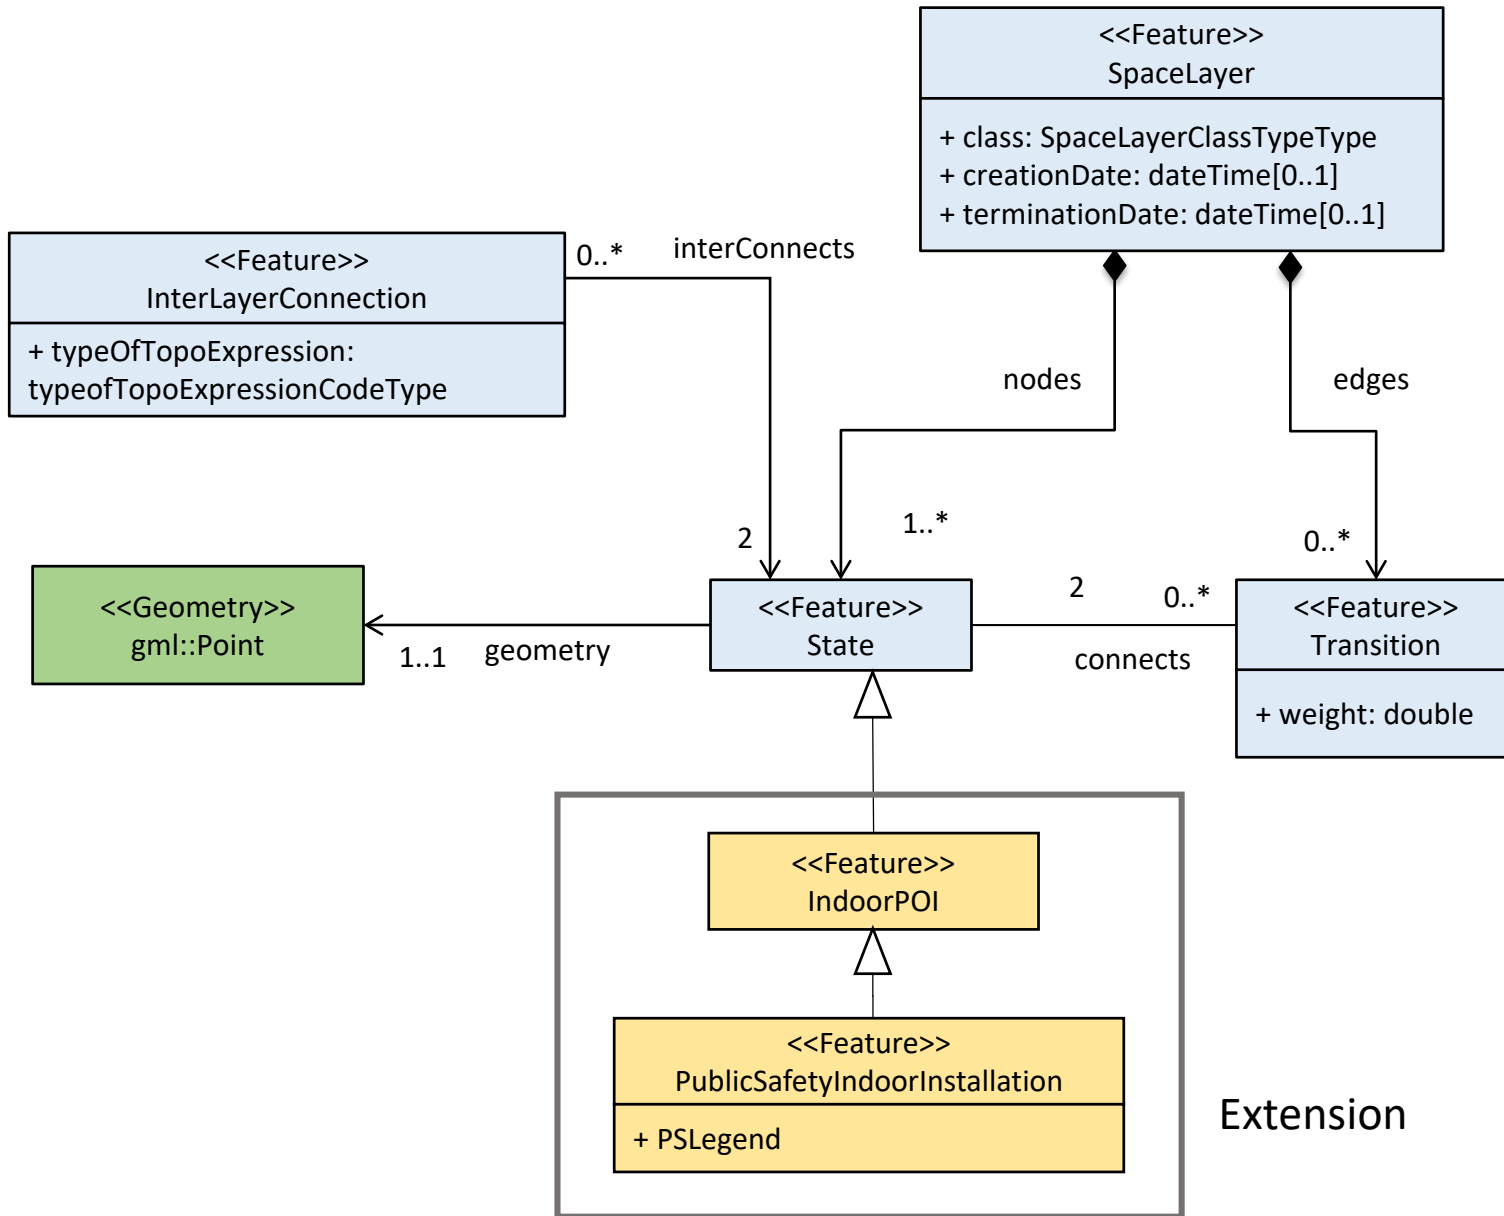

Extension of IndoorGML for Public Safety

Feb. 8, 2019

Modified on Feb. 22,2019

Ki-Joune Li

Opening in CityGML PS ADE

Extension of Boundaries for Opening

Room in CityGML PS ADE

Extension of Cells

Building Installations in CityGML PS ADE

Extension for Indoor Installations

Extension for Indoor Installations