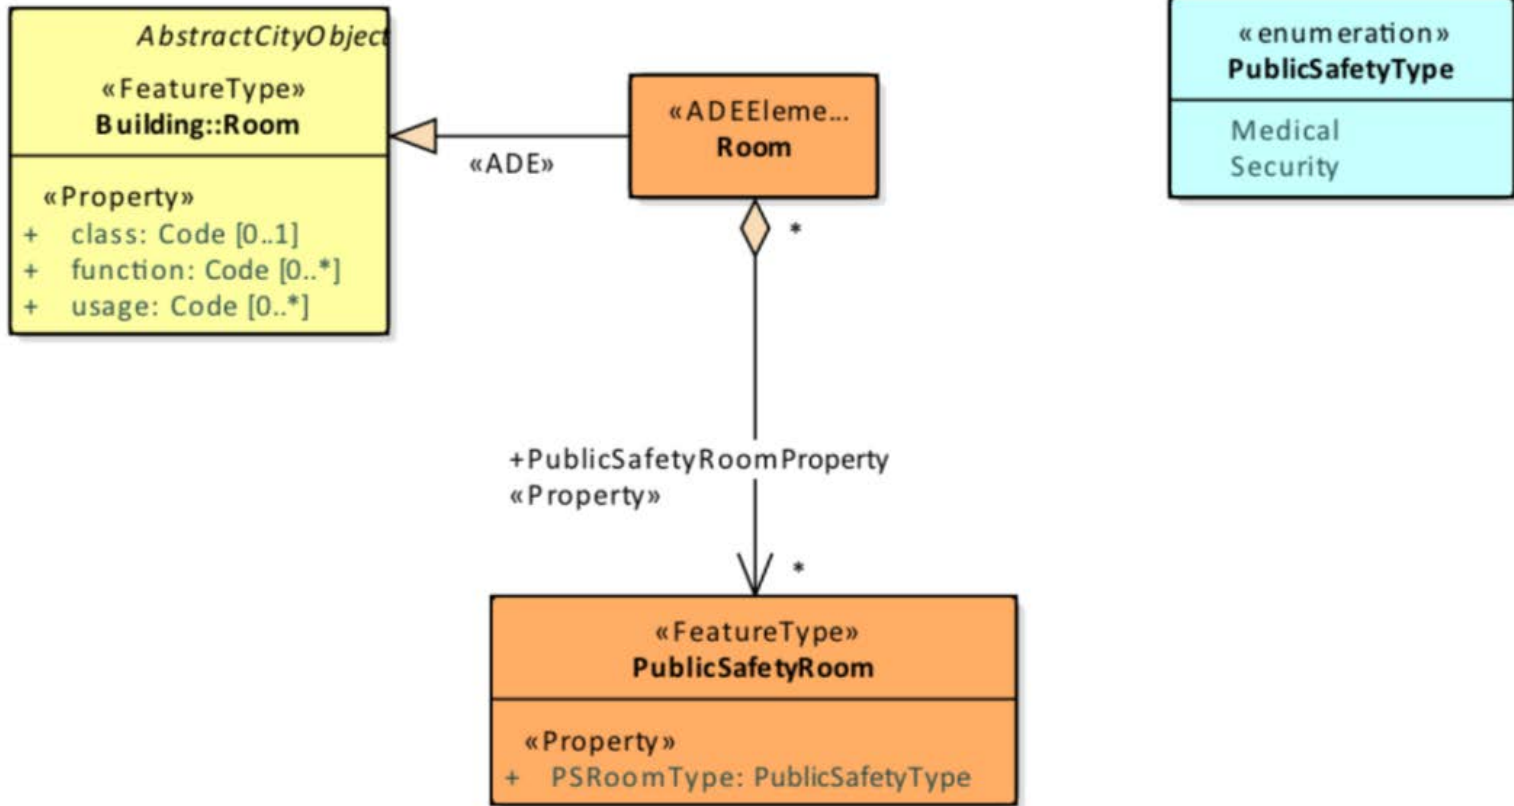

Extension of IndoorGML for Public Safety

Feb. 8, 2019

Modified on Feb. 22,2019

Ki-Joune Li

Opening in CityGML PS ADE

Extension of Boundaries for Opening

Room in CityGML PS ADE

Extension of Cells

Building Installations in CityGML PS ADE

Extension for Indoor Installations

Extension for Indoor Installations