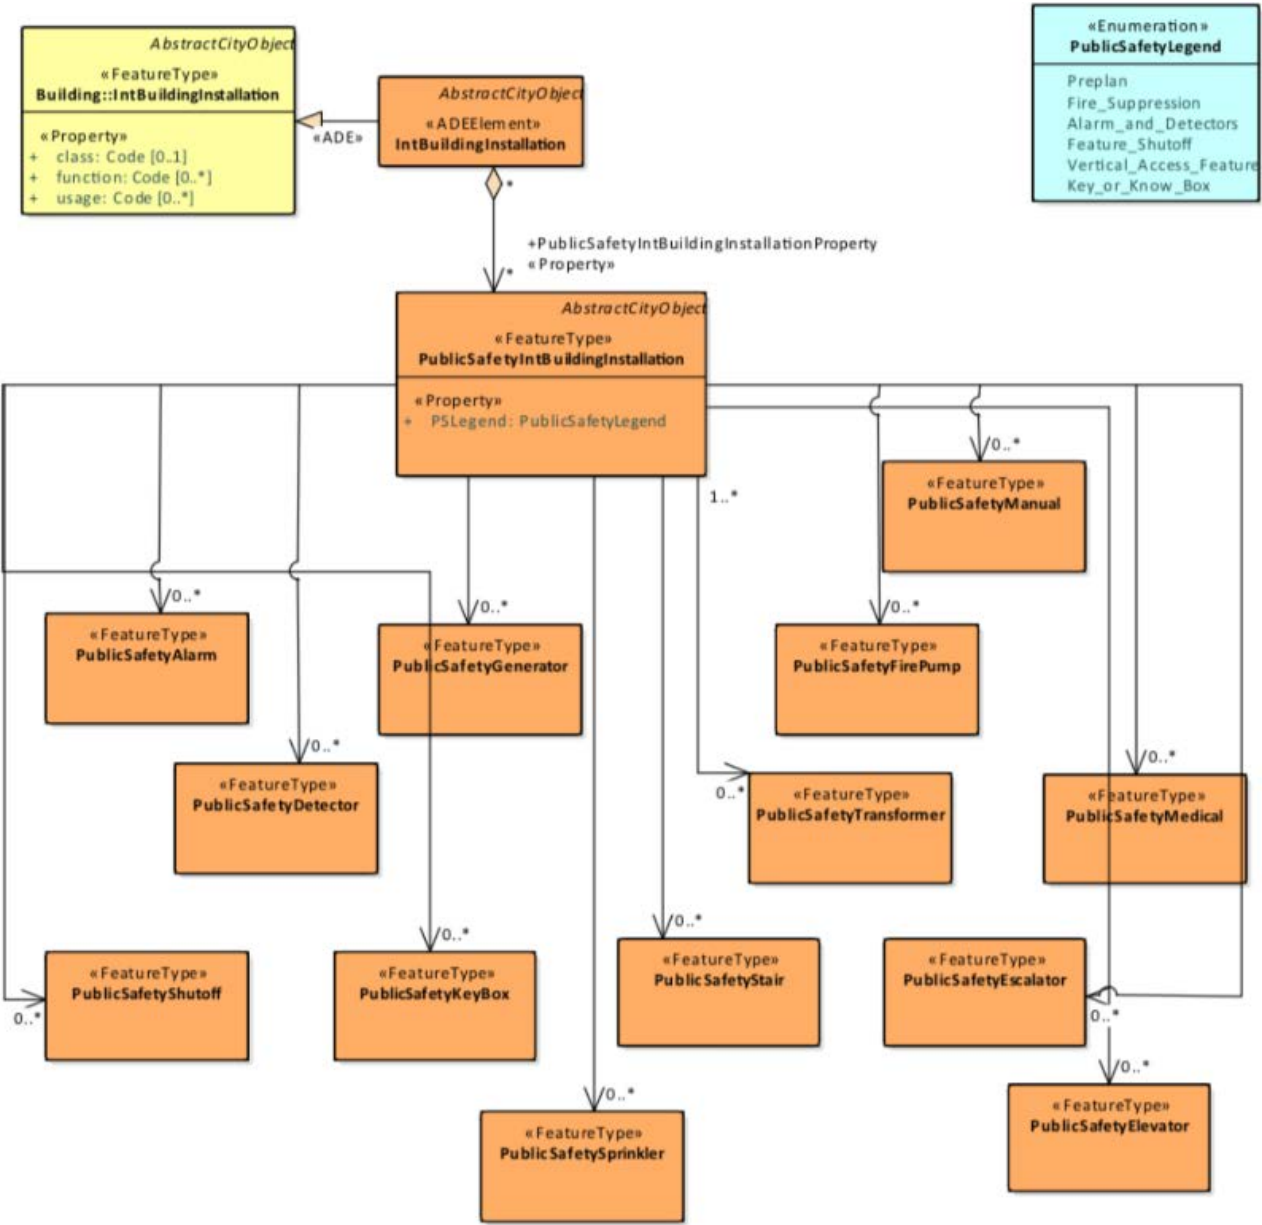

Extension of IndoorGML for Public Safety

Feb. 8, 2019

Modified on Feb. 22,2019

Ki-Joune Li

Opening in CityGML PS ADE

Extension of Boundaries for Opening

Room in CityGML PS ADE

Extension of Cells

Building Installations in CityGML PS ADE

Extension for Indoor Installations

Extension for Indoor Installations