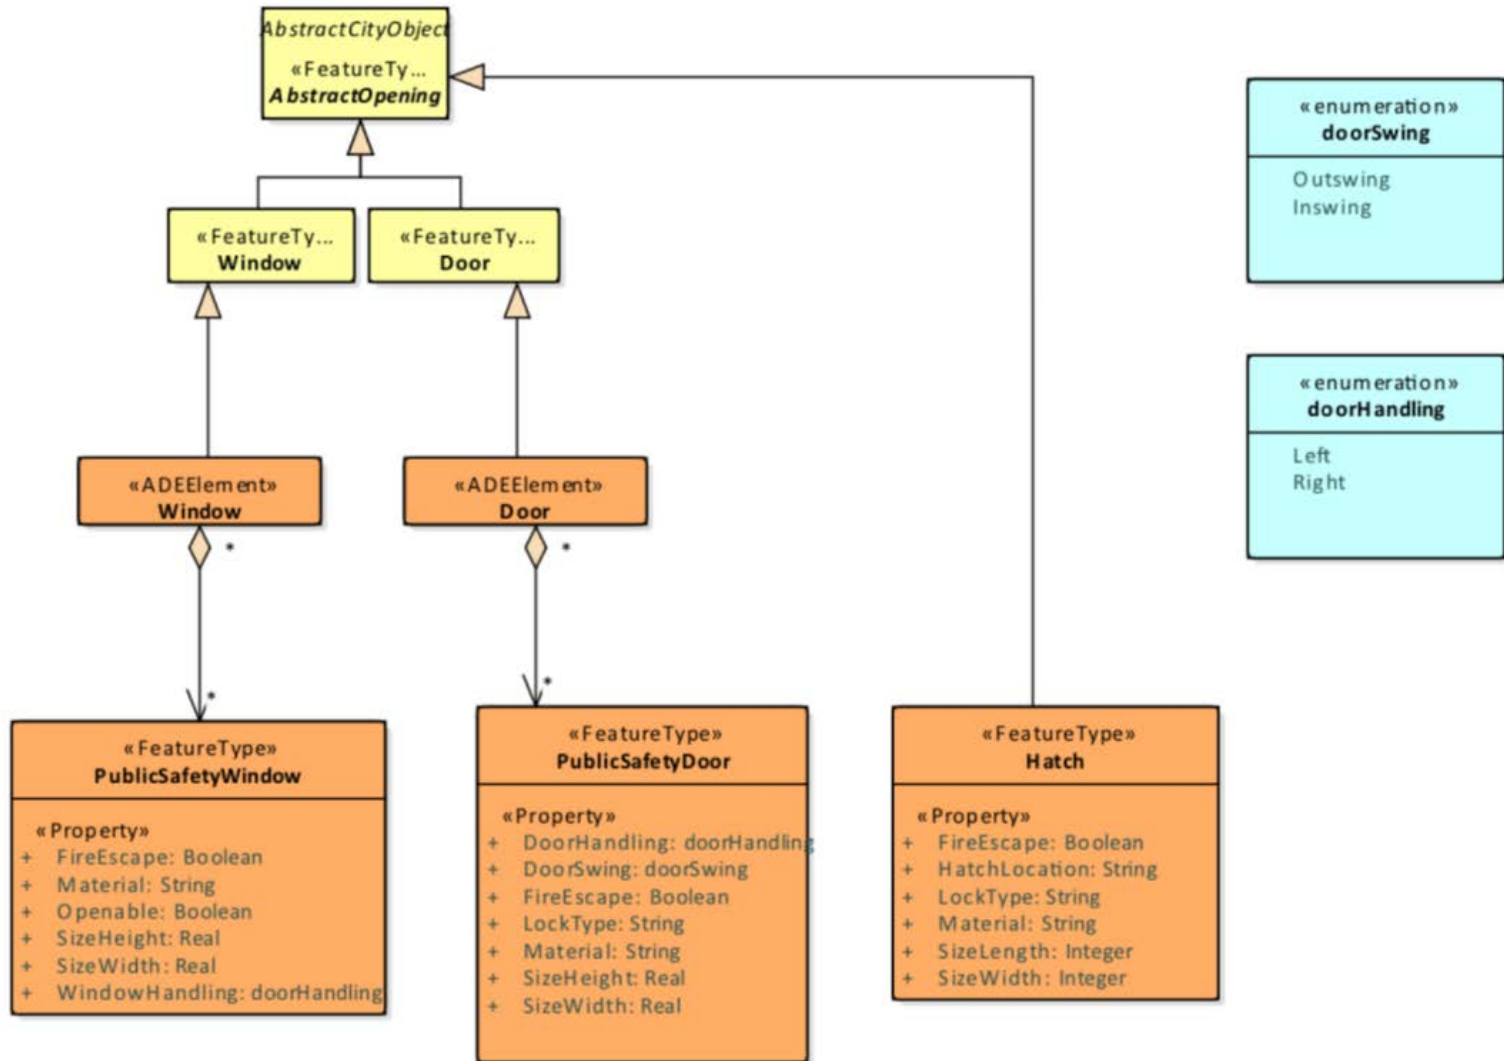

Extension of IndoorGML for Public Safety

Feb. 8, 2019

Modified on Feb. 22,2019

Ki-Joune Li

Opening in CityGML PS ADE

Extension of Boundaries for Opening

Room in CityGML PS ADE

Extension of Cells

Building Installations in CityGML PS ADE

Extension for Indoor Installations

Extension for Indoor Installations